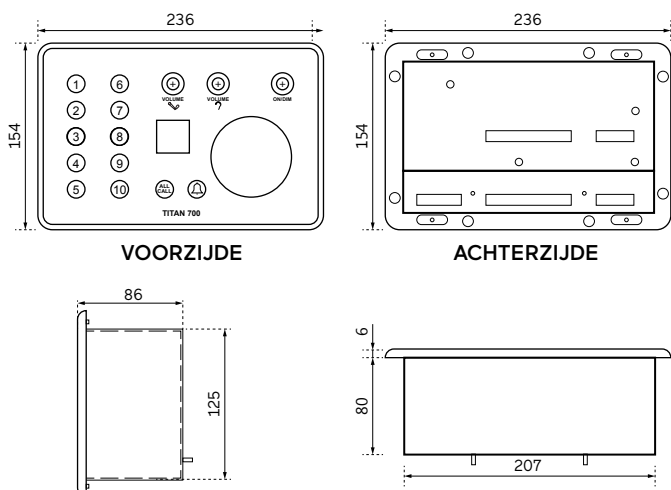

Indicators

The chosen channel is announced by the LCD display, which can be dimmed by the use of a the general dimming function.

Specifications

Weight	Net weight 1,9kg
Protection	IP-50
Temperature/Humidity	0 to +55°C / 0 to 90% non-condensing
Main Supply / Backup	18-36VDC
Amperage	< 2A
Outputs	5 outputs for substation P-701 / P-702 / P 711 Alarm contact 24VDC 1 A P-710 interface box
Inputs	Input for goose neck microphone Input for P-707 foot switch

Peripherals

- P-701: Outdoor speaker
- P-702: Indoor speaker
- P-707: Foot switch
- P-711: Engine room set
- P-705: Push button IP67
- P-704: Goose neck microphone
- P-710: Interface box

Dimensions

**For more information,
contact one of our experts today!**