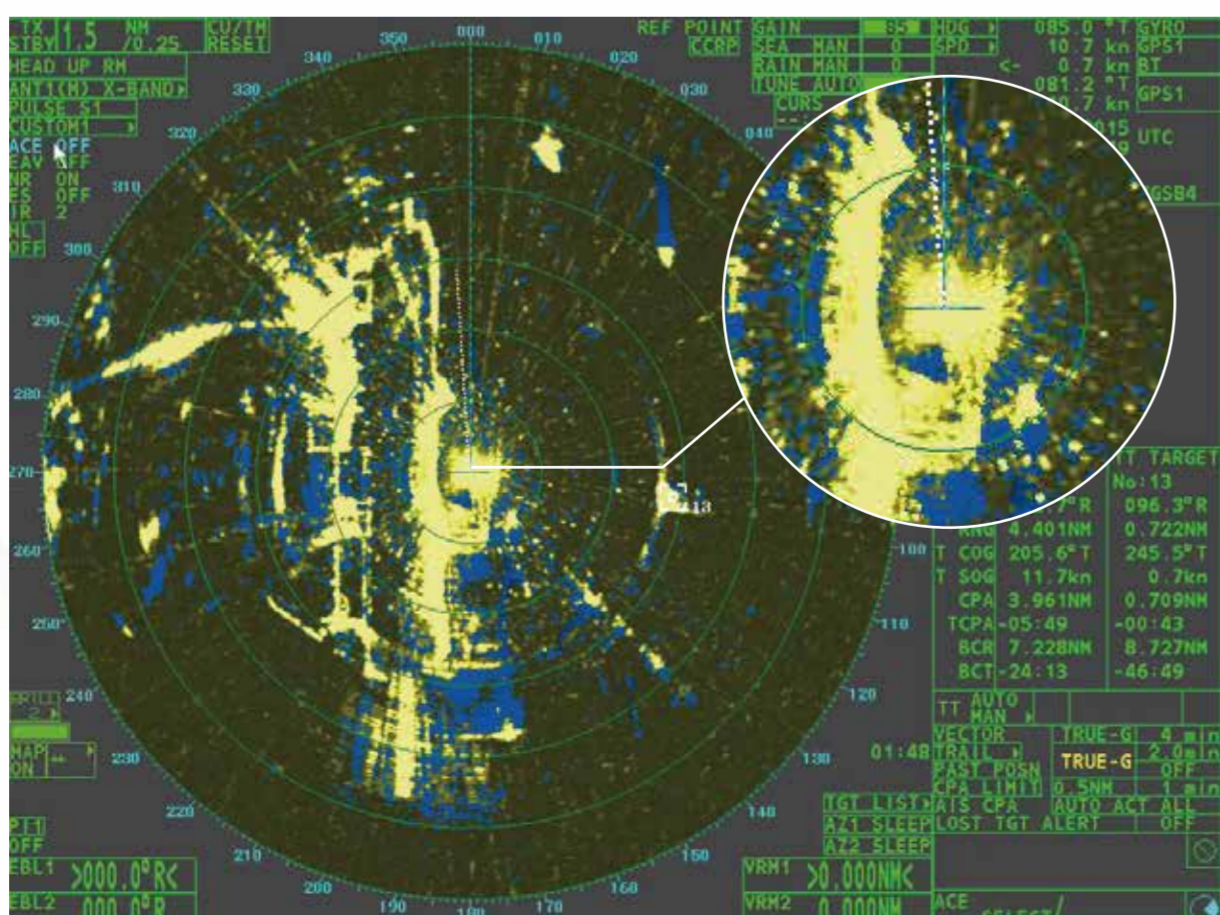

Excellent target detection,
improved user interface, made possible
with the very latest technologies

RADAR

Models: FAR-15x8 series

- ▶ High performance Radar with Cat.2 (500-10,000GT) and Cat.3 (<500GT) support.
- ▶ Accurately tracks other vessels with advanced Target Tracking (TT) function for collision avoidance.
- ▶ Improved sea and rain clutter suppression function.
- ▶ Improved user interface for simple and efficient operation.

Photo: 15" Marine Display MU-150HD

NEW

▶ Automatic Clutter Elimination (ACE) for unprecedented echo clarity

Quickly adjust the radar image with the push of a single button press. When the ACE function is activated, the system automatically adjusts clutter reduction filters and gain control according to the sea and weather conditions selected by the user (calm/rough sea/hard rain).