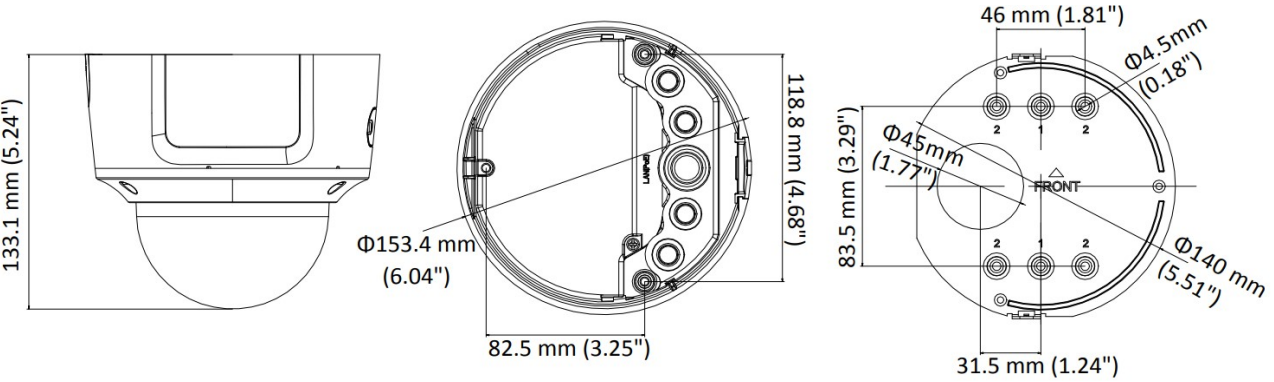

DIMENSIONS IN MM